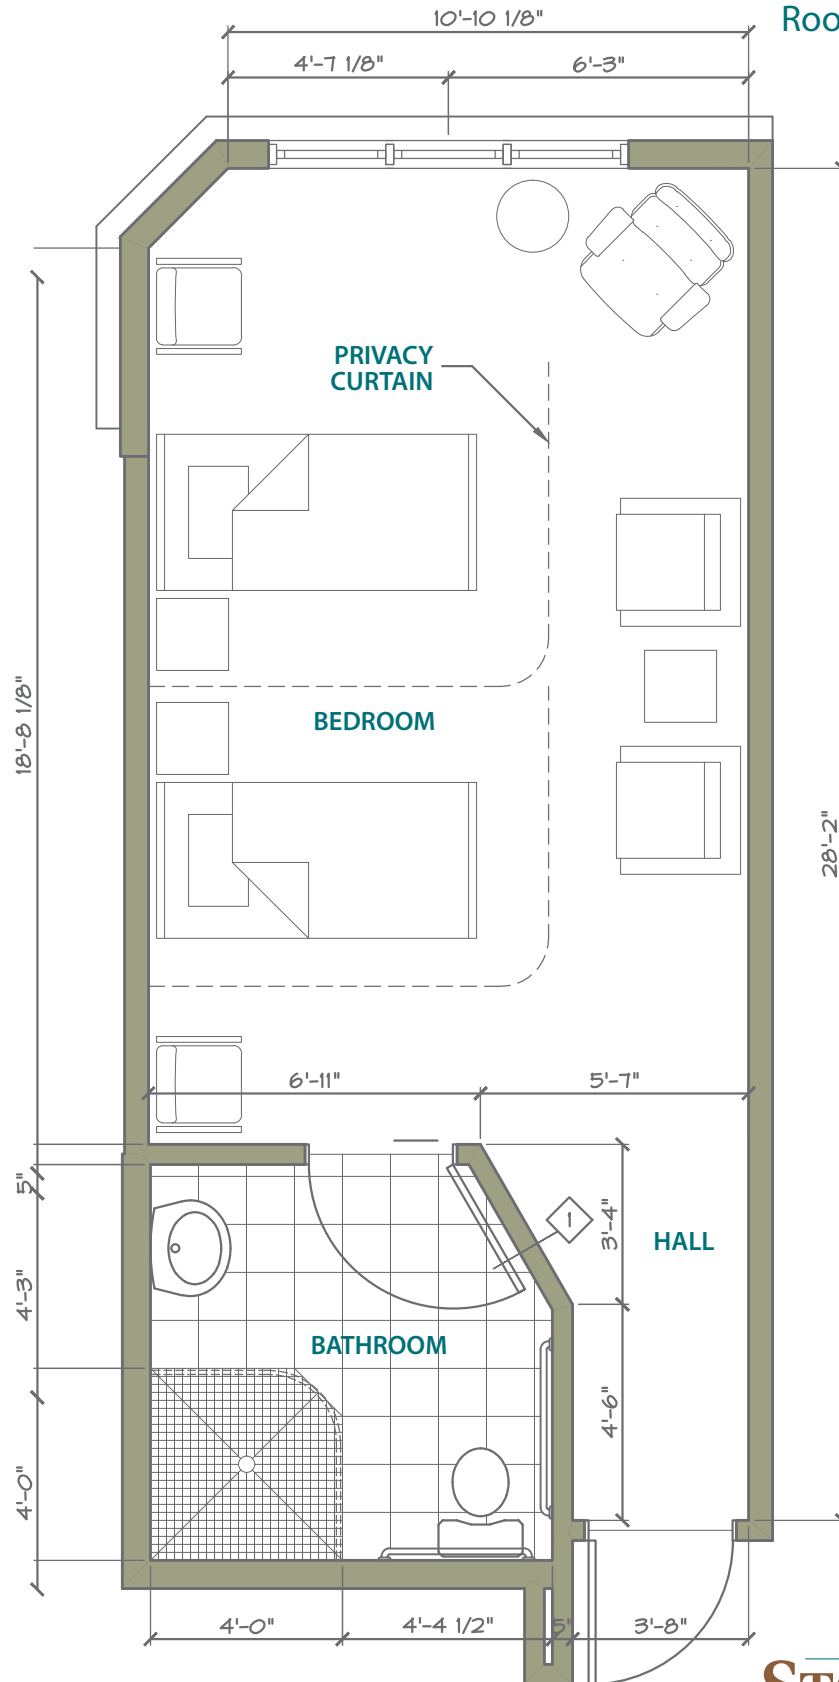

371 Square Feet | Couple's Suite
 Room Numbers 23, 24, 13,
 14, 33, 34, 43, 44

STONEY RIVER
 ASSISTED LIVING • MEMORY SUPPORT